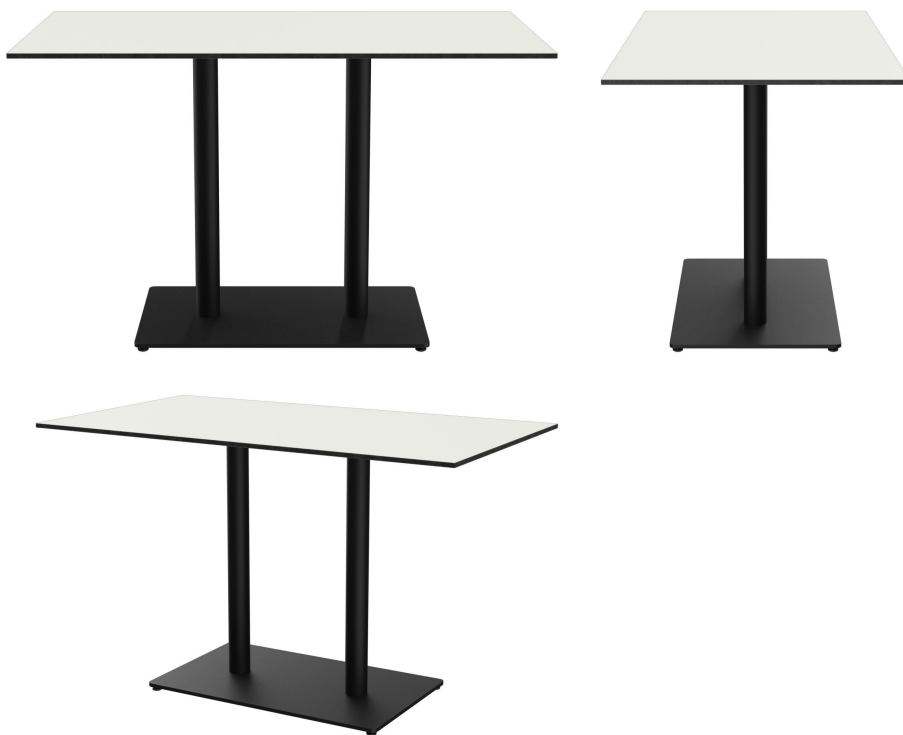

DINING TABLE KERST SLIM

The model Kerst Slim is available as a dining table or coffee table. The dining table frame is available in black powder-coated steel or matt brushed stainless steel. The coffee table is available in matt brushed stainless steel. As a top, there is a standard version and another one for glass plates. Kerst Slim can be combined with different tabletops.

DINING TABLE KERST SLIM

Your chosen variant

Product details

Product Code:	101ZZU	Column colour:	black powder-coated
Model name:	Kerst Slim	Table base size:	central double column
Product type:	dining table	Tabletop width:	120 cm
Foot material:	steel		
Foot type:	rectangular (70x40cm)		
Foot colour:	black powder-coated		
Assembly state:	not assembled		
Tabletop depth:	68 cm		
Tabletop material:	Compact Slim (High Pressure Laminate (HPL))		
Tabletop colour:	Ivory white		
Edge thickness:	12 mm		
Table top thickness:	12 mm		
Fixing top:	standard		
Column material:	steel		
Column shape:	round		

DINING TABLE KERST SLIM

Your chosen variant

Technical specifications

Product Code:	101ZZU
Model name:	Kerst Slim
Product type:	dining table
Application area:	outdoors
Not suitable for:	swimming pools
Height:	73.2 cm
Width:	120 cm
Depth:	68 cm
Weight:	42.8 kg
Tabletop width:	120 cm

DINING TABLE KERST SLIM

DINING TABLE KERST SLIM
