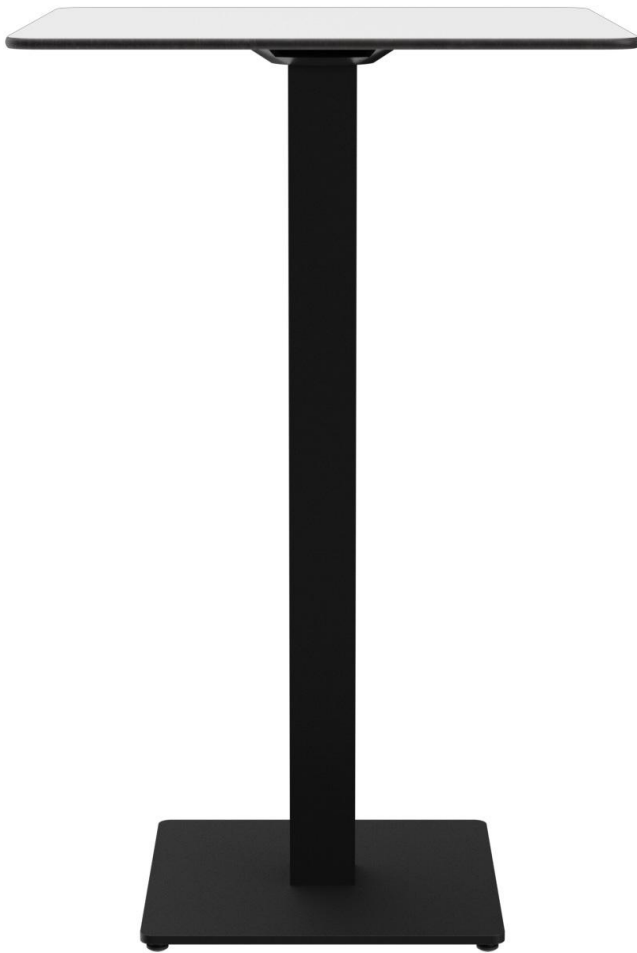

HIGH TABLE KERST

Round, angular – high, low – large, small: Kerst is characterised by its great variety. The powder-coated aluminium frame is available in black or stainless steel effect and can be combined with various tabletops. It features manually adjustable gliders. You can create interesting contrasts by combining angular legs with round columns. For indoor and outdoor use.

HIGH TABLE KERST

Your chosen variant

Product details

Product Code:	10106M	Column colour:	black powder-coated
Model name:	Kerst	Table base size:	central single column
Product type:	high table	Tabletop width:	68 cm
Foot material:	steel		
Foot type:	square (43x43cm)		
Foot colour:	black powder-coated		
Assembly state:	not assembled		
Tabletop depth:	68 cm		
Tabletop material:	Compact Slim A (High Pressure Laminate (HPL))		
Tabletop colour:	white		
Edge thickness:	12 mm		
Table top thickness:	12 mm		
Fixing top:	standard		
Column material:	steel		
Column shape:	rectangular		

HIGH TABLE KERST

Your chosen variant

Technical specifications

Product Code:	10106M
Model name:	Kerst
Product type:	high table
Application area:	outdoors
Not suitable for:	swimming pools
Height:	109.2 cm
Width:	68 cm
Depth:	68 cm
Weight:	27.7 kg
Tabletop width:	68 cm
GO IN Premium:	ja

Fußfarbe und -hülse in Kupfer / Base color and sleeve in copper / Couleur du pied et douille en cuivre

60 x 60 - 80 x 80

110 x 60 / 120 x 68 / 120 x 70 / 120 x 80 / 130 x 80

Ø 60 - Ø 80

Verwandlungskünstler. | Quick-change artist. | Un artiste de la transformation.