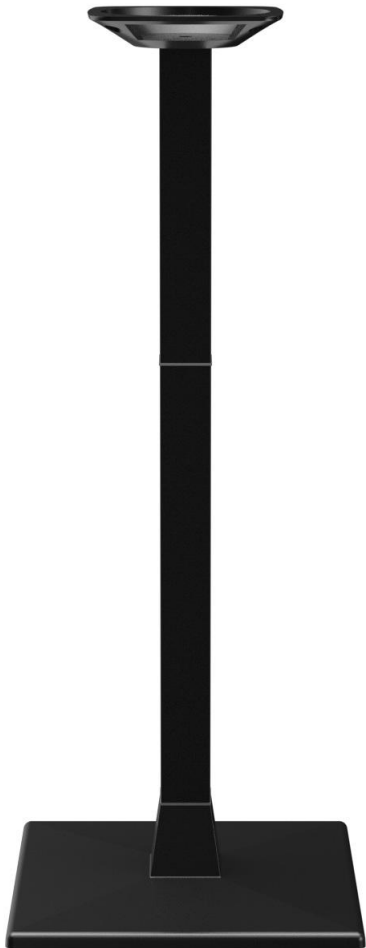

HIGH TABLE MODULAR T

One system, innumerable possibilities: the Modular T-system from GO IN offers a great range of options for stylish, central-column bar indoor and outdoor tables. You can combine bases, columns and tabletops in different shapes, sizes, materials and colours – all to fit your design concept.

HIGH TABLE MODULAR T

Your chosen variant

Product details

Product Code:	101HOW
Model name:	Modular T
Product type:	high table
Foot type:	base 32
Foot colour:	black
Assembly state:	not assembled
Edge thickness:	0 mm
Table top thickness:	0 mm
Fixing top:	standard
Column type:	column 7
Column material:	aluminium
Column colour:	black powder-coated

Technical specifications

Product Code:	101HOW
Model name:	Modular T
Product type:	high table
Application area:	outdoors
Not suitable for:	swimming pools
Height:	108 cm
Width:	42 cm
Depth:	42 cm
Weight:	21.4 kg