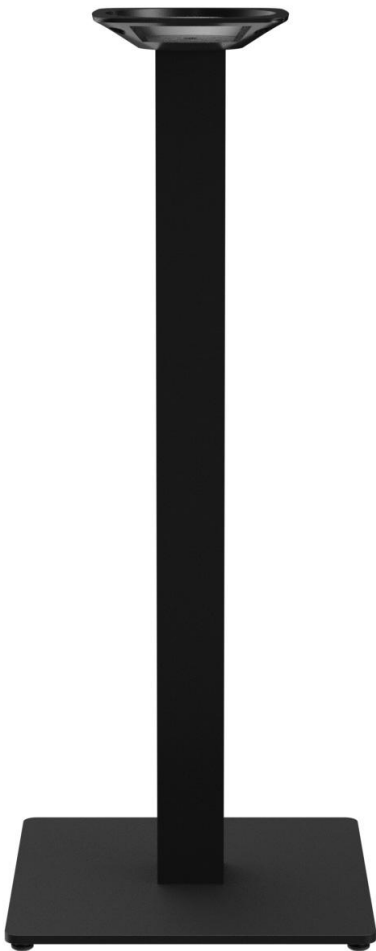

HIGH TABLE KERST

Round, angular – high, low – large, small: Kerst is characterised by its great variety. The powder-coated aluminium frame is available in black or stainless steel effect and can be combined with various tabletops. It features manually adjustable gliders. You can create interesting contrasts by combining angular legs with round columns. For indoor and outdoor use.

HIGH TABLE KERST

Your chosen variant

Product details

Product Code:	101CJ8
Model name:	Kerst
Product type:	high table
Foot material:	steel
Foot type:	square (43x43cm)
Foot colour:	black powder-coated
Assembly state:	not assembled
Edge thickness:	0 mm
Table top thickness:	0 mm
Fixing top:	standard
Column material:	steel
Column shape:	rectangular
Column colour:	black powder-coated
Table base size:	central single column

Technical specifications

Product Code:	101CJ8
Model name:	Kerst
Product type:	high table
Application area:	outdoors
Not suitable for:	swimming pools
Height:	108 cm
Weight:	19.7 kg
GO IN Premium:	ja

HIGH TABLE KERST

Fußfarbe und -hülse in Kupfer / Base color and sleeve in copper / Couleur du pied et douille en cuivre

60 x 60 - 80 x 80

110 x 60 / 120 x 68 / 120 x 70 / 120 x 80 / 130 x 80

Ø 60 - Ø 80

Verwandlungskünstler. | Quick-change artist. | Un artiste de la transformation.