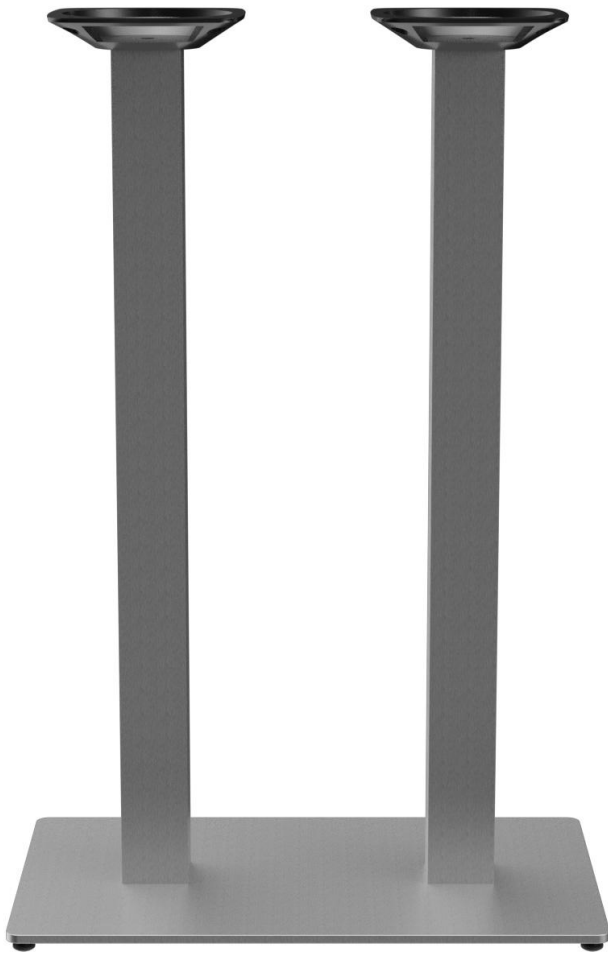

HIGH TABLE KERST

Round, angular – high, low – large, small: Kerst is characterised by its great variety. The powder-coated aluminium frame is available in black or stainless steel effect and can be combined with various tabletops. It features manually adjustable gliders. You can create interesting contrasts by combining angular legs with round columns. For indoor and outdoor use.

HIGH TABLE KERST

Your chosen variant

Product details

Product Code:	101C1N
Model name:	Kerst
Product type:	high table
Foot material:	stainless steel
Foot type:	rectangular (70x40cm)
Foot colour:	matt brushed
Assembly state:	not assembled
Edge thickness:	0 mm
Table top thickness:	0 mm
Fixing top:	standard
Column material:	stainless steel
Column shape:	rectangular
Column colour:	matt brushed
Table base size:	central double column

Technical specifications

Product Code:	101C1N
Model name:	Kerst
Product type:	high table
Application area:	outdoors
Not suitable for:	swimming pools
Height:	108 cm
Width:	70 cm
Depth:	40 cm
Weight:	31.3 kg
GO IN Premium:	ja

Fußfarbe und -hülse in Kupfer / Base color and sleeve in copper / Couleur du pied et douille en cuivre

60 x 60 - 80 x 80

110 x 60 / 120 x 68 / 120 x 70 / 120 x 80 / 130 x 80

Ø 60 - Ø 80

Verwandlungskünstler. | Quick-change artist. | Un artiste de la transformation.